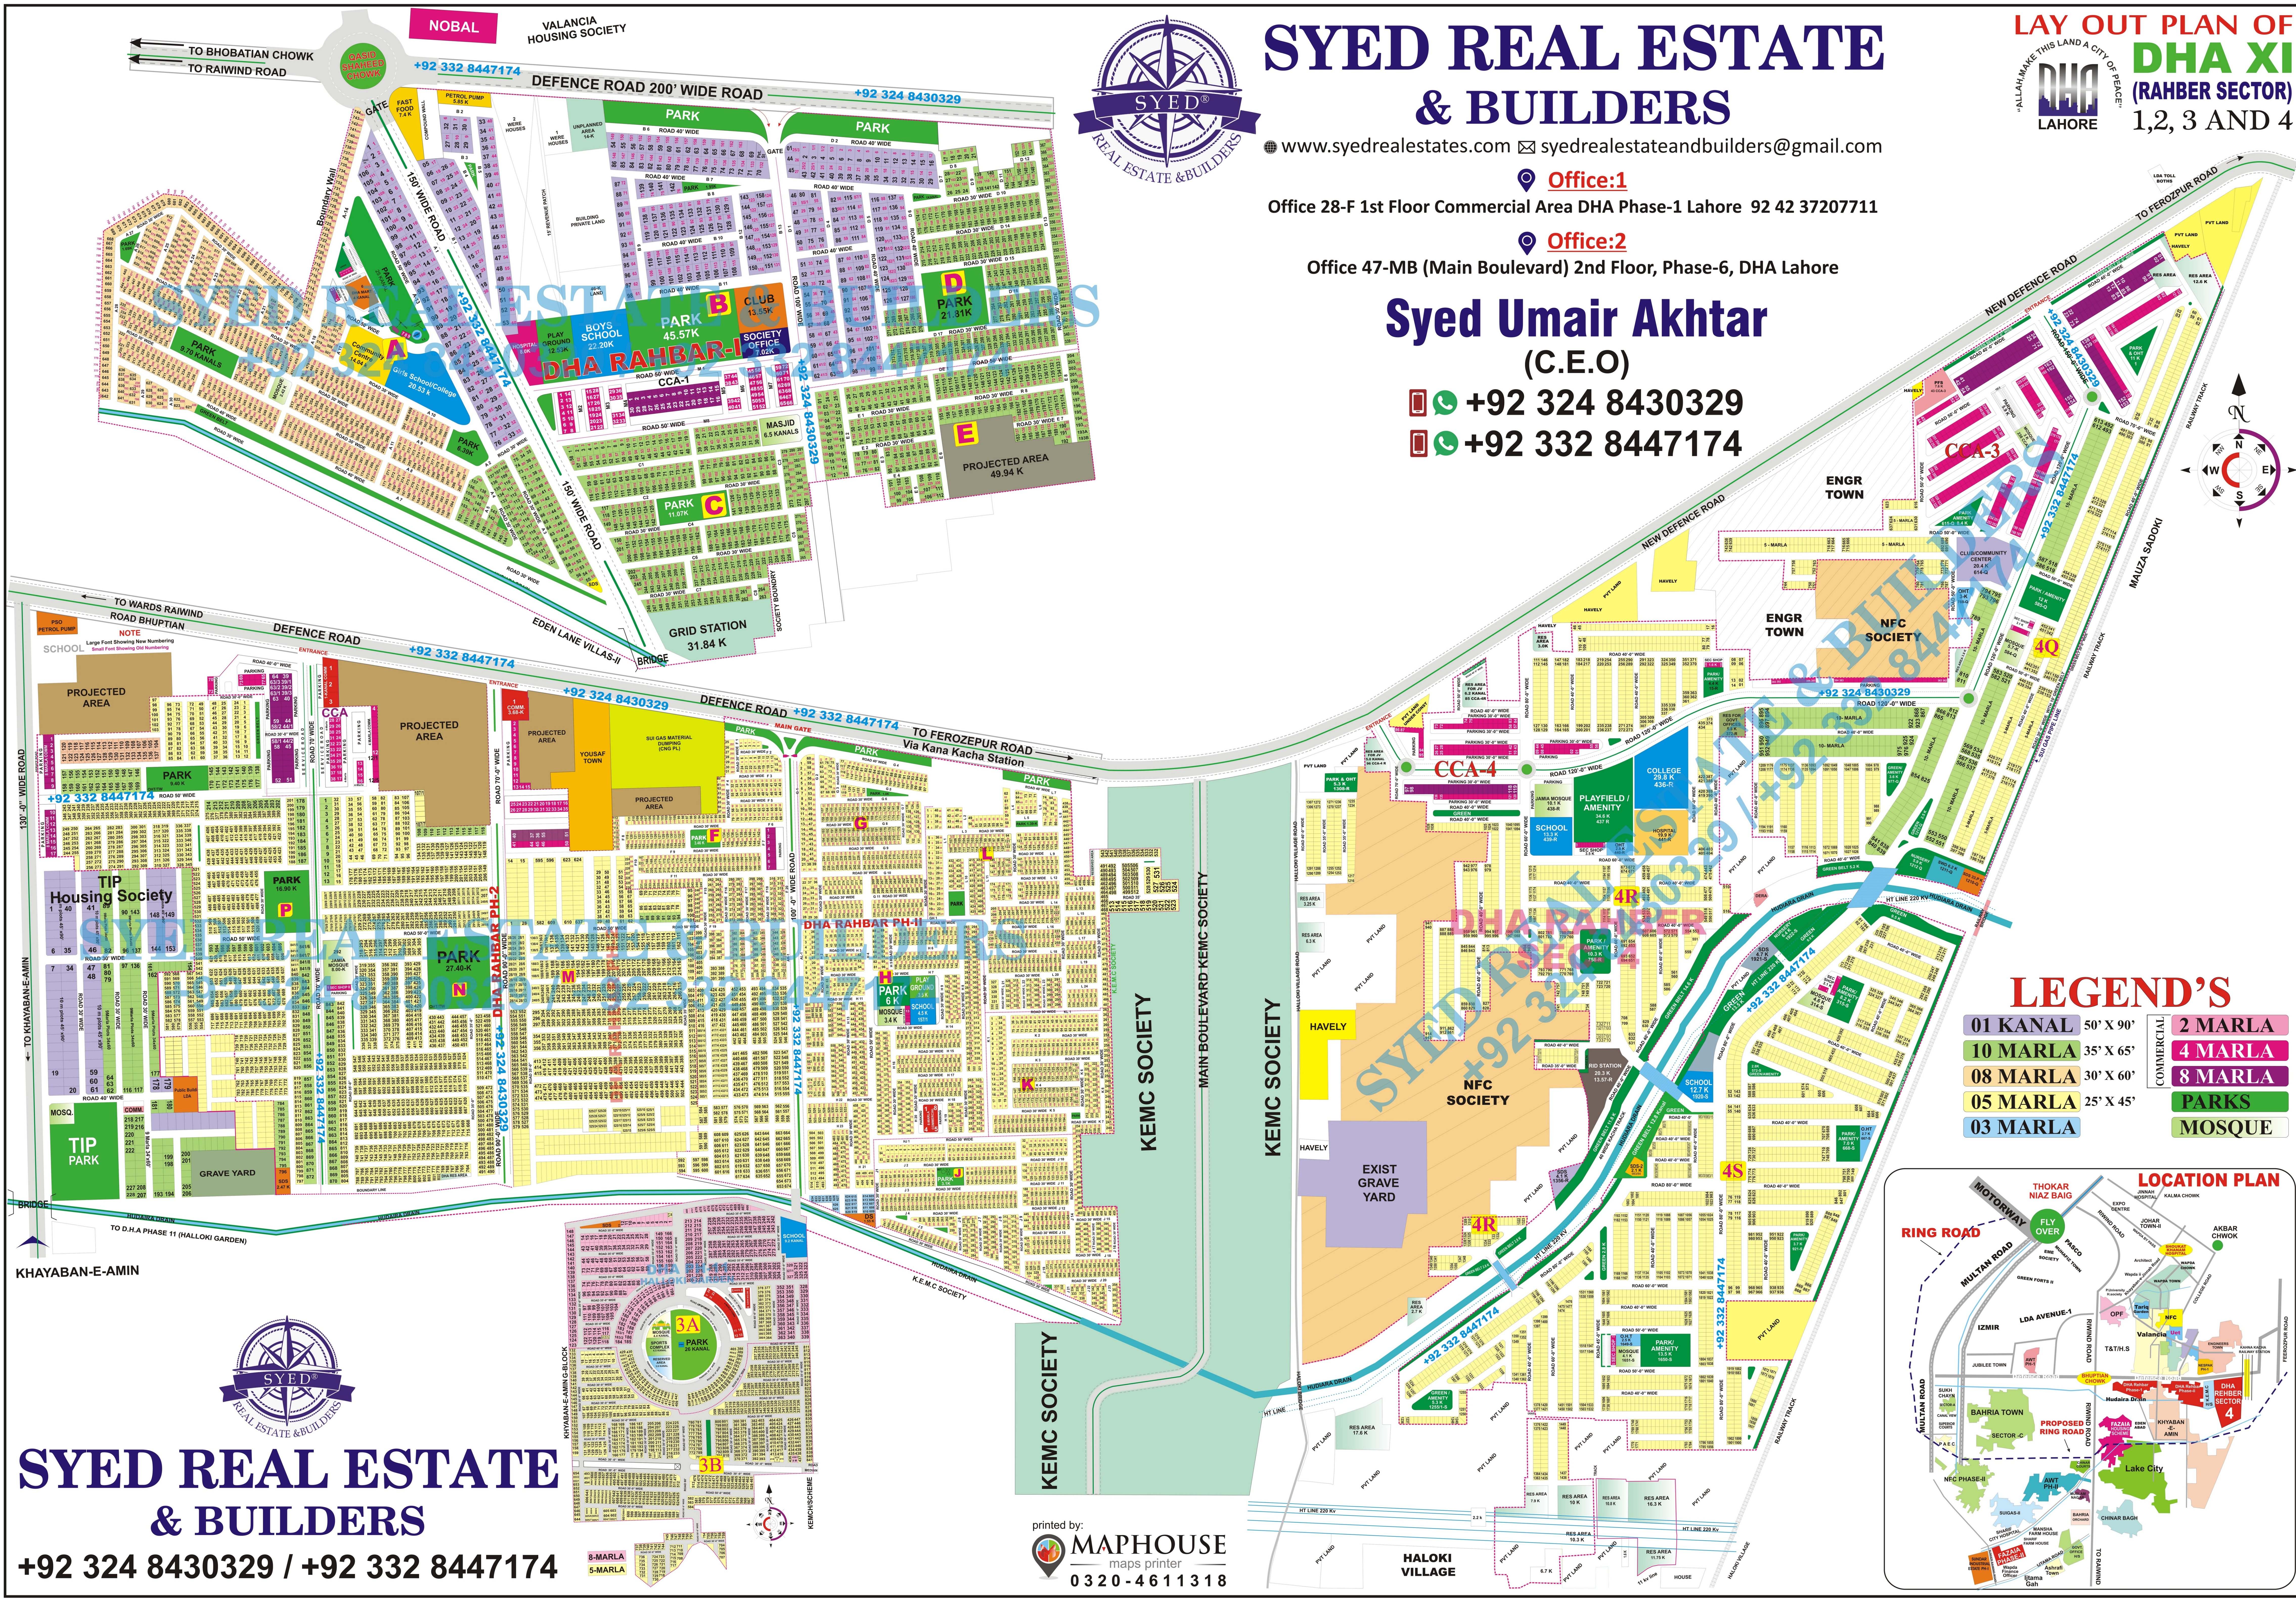

# SYED REAL ESTATE & BUILDERS

www.syedrealestates.com syedrealestateandbuilders@gmail.com

Office:1

Office 28-F 1st Floor Commercial Area DHA Phase-1 Lahore 92 42 37207711

Office:2

Office 47-MB (Main Boulevard) 2nd Floor, Phase-6, DHA Lahore

## Syed Umair Akhtar (C.E.O)

+92 324 8430329

+92 332 8447174

LAY OUT PLAN OF DHA XI (RAHBER SECTOR) 1, 2, 3 AND 4

### LEGEND'S

01 KANAL	50' X 90'	2 MARLA
10 MARLA	35' X 65'	4 MARLA
08 MARLA	30' X 60'	8 MARLA
05 MARLA	25' X 45'	PARKS
03 MARLA		MOSQUE